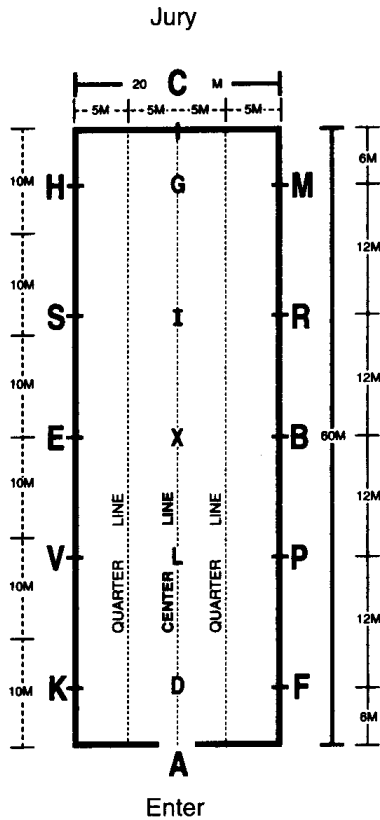

DRESSAGE ARENAS

STANDARD ARENA
(20m x 60m)

DIAGONAL LENGTH
63.25m = 207' 6"

SMALL ARENA
(20m x 40m)

DIAGONAL LENGTH
44.72m = 146' 9"

**YOU ARE REQUIRED TO ENTER THE RING WITHIN
45 SECONDS OF THE JUDGE'S SIGNAL.**

CONVERSION TABLE

(Meters to Feet)

1 meter	= 3' 3"
6 meters	= 19' 8"
10 meters	= 32' 10"
12 meters	= 39' 4"
14 meters	= 45' 11"
20 meters	= 65' 7"
40 meters	= 131' 3"
60 meters	= 196' 10"

SCORING

10	Excellent
9	Very Good
8	Good
7	Fairly Good
6	Satisfactory
5	Sufficient
4	Insufficient
3	Fairly Bad
2	Bad
1	Very Bad
0	Not Performed

ERRORS

First Error:	2 points
Second Error:	4 points
Third Error:	Elimination
Leaving Arena:	Elimination