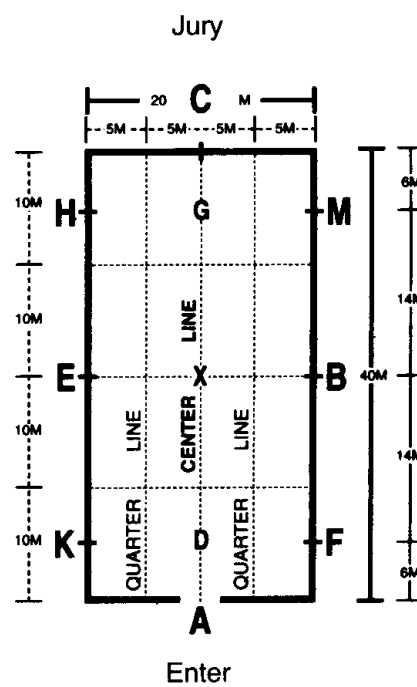

DRESSAGE ARENAS

STANDARD ARENA
(20m x 60m)

DIAGONAL LENGTH
63.25m = 207' 6"

SMALL ARENA
(20m x 40m)

DIAGONAL LENGTH
44.72m = 146' 9"

**YOU ARE REQUIRED TO ENTER THE RING WITHIN
45 SECONDS OF THE JUDGE'S SIGNAL.**

CONVERSION TABLE

(Meters to Feet)

1 meter	= 3' 3"
6 meters	= 19' 8"
10 meters	= 32' 10"
12 meters	= 39' 4"
14 meters	= 45' 11"
20 meters	= 65' 7"
40 meters	= 131' 3"
60 meters	= 196' 10"

SCORING

10	Excellent
9	Very Good
8	Good
7	Fairly Good
6	Satisfactory
5	Sufficient
4	Insufficient
3	Fairly Bad
2	Bad
1	Very Bad
0	Not Performed

ERRORS

First Error:	2 points
Second Error:	4 points
Third Error:	Elimination
Leaving Arena:	Elimination